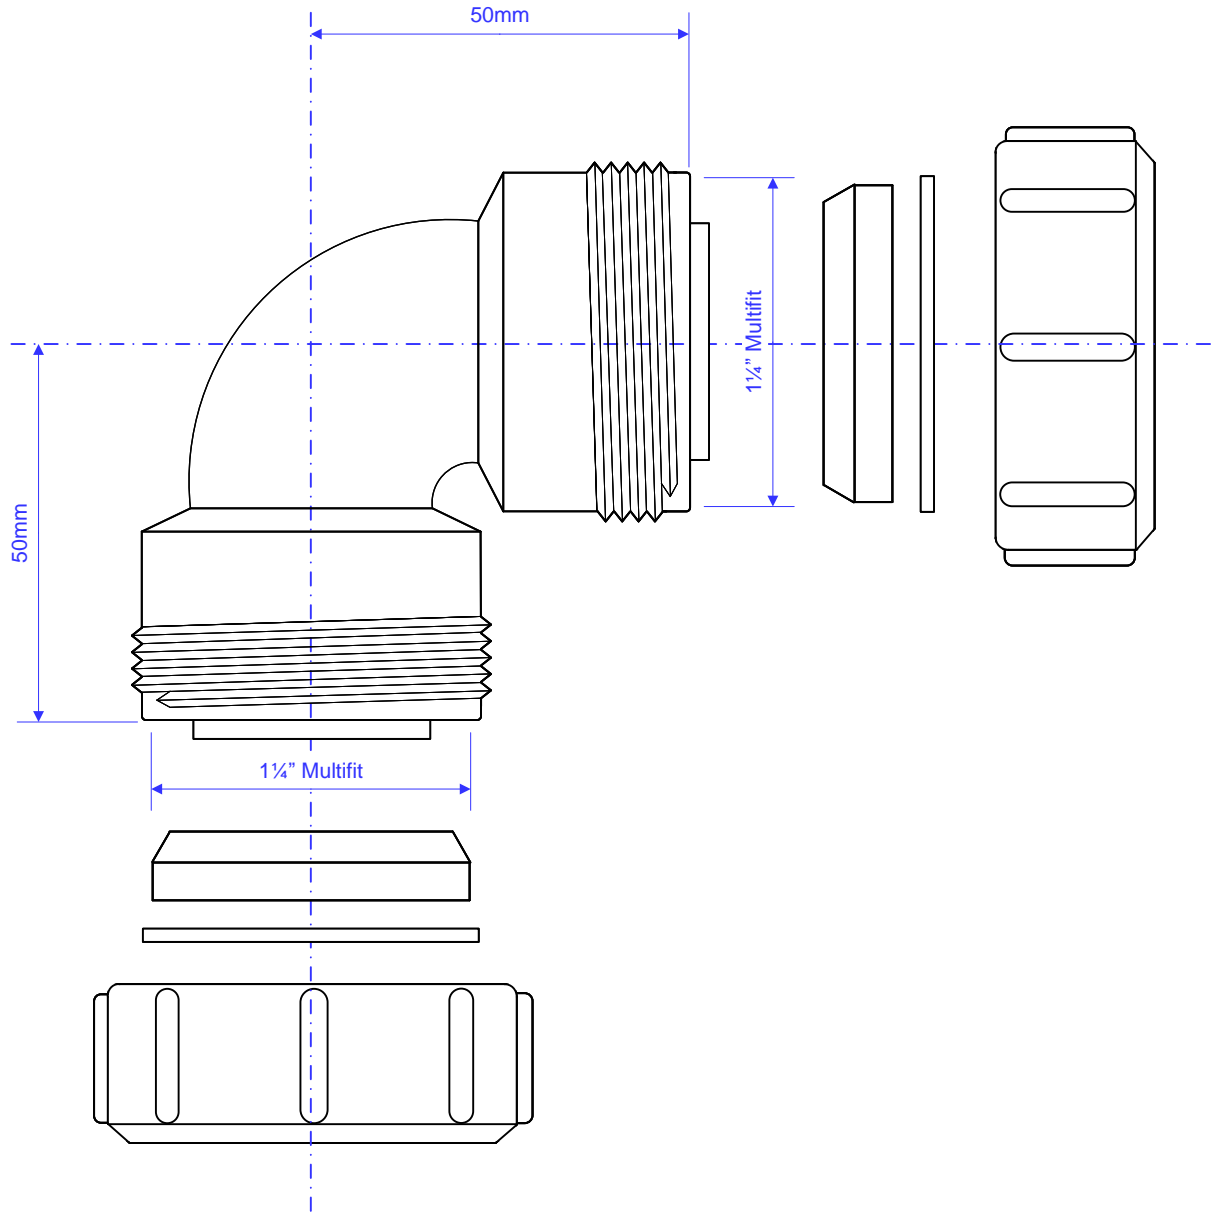

# MS4-BL

McALPINE

Drawing verified  
correct as of:

26.01.24  
T. Couper

DRAWN BY

TC

REVISED

SCALE

1:1

FILENAME

MS4-

~~BL-20240126113837.VSDX~~

DATE

26.01.24