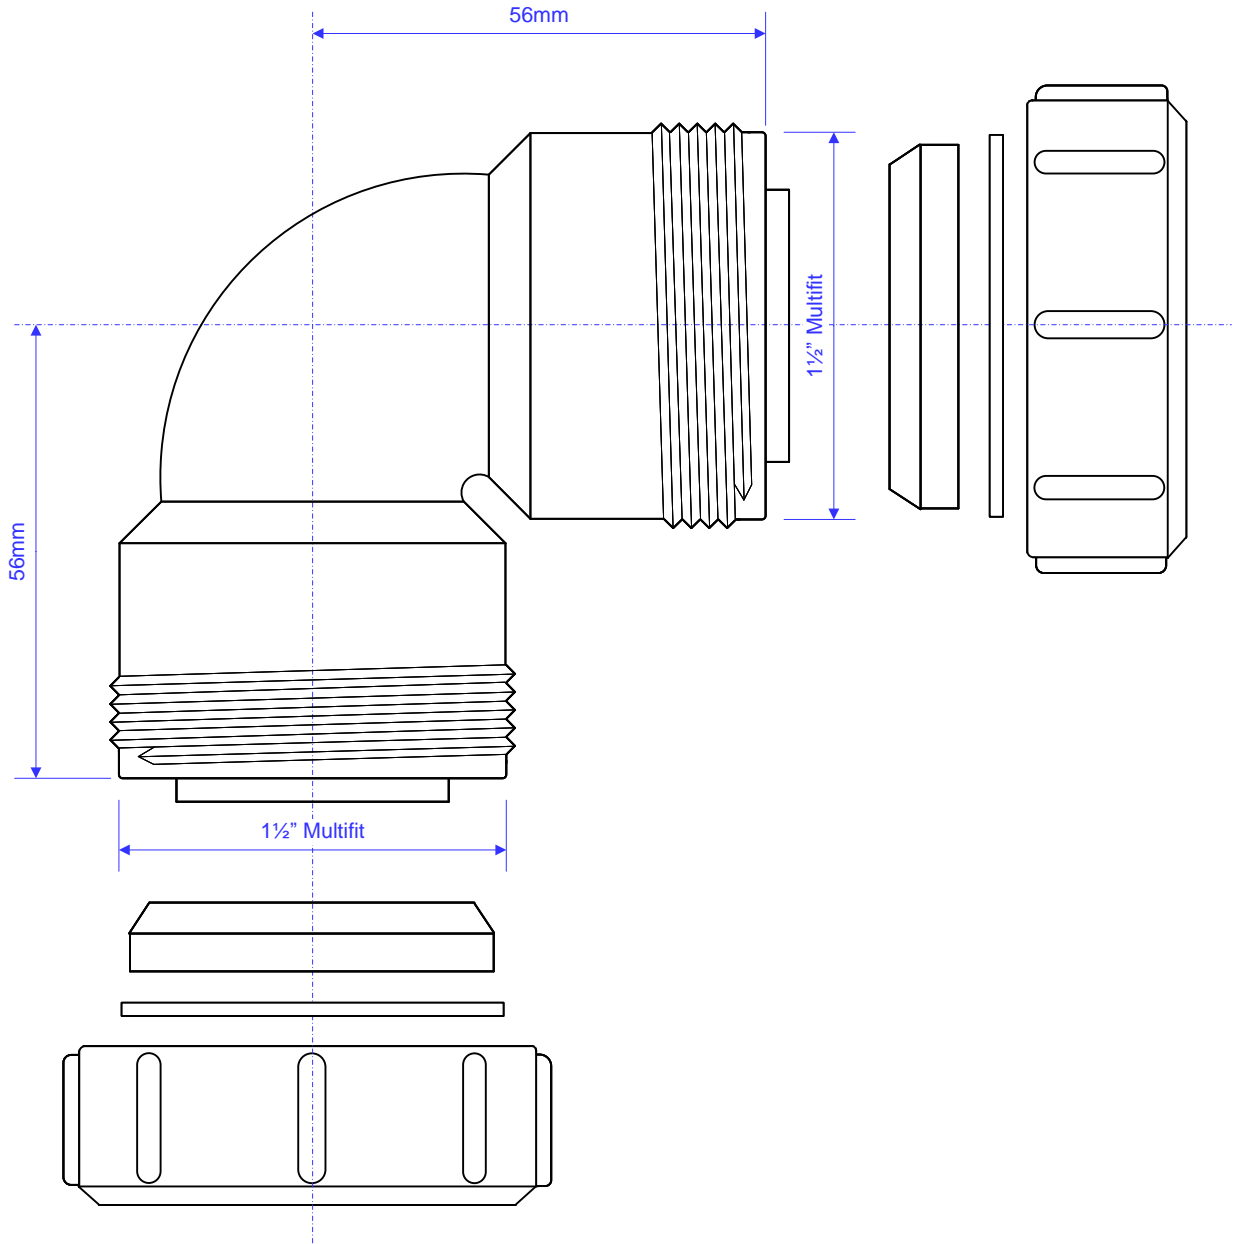

# MT4-BL

McALPINE

Drawing verified  
correct as of:

26.01.24  
T.Couper

DRAWN BY

TC

REVISED

SCALE